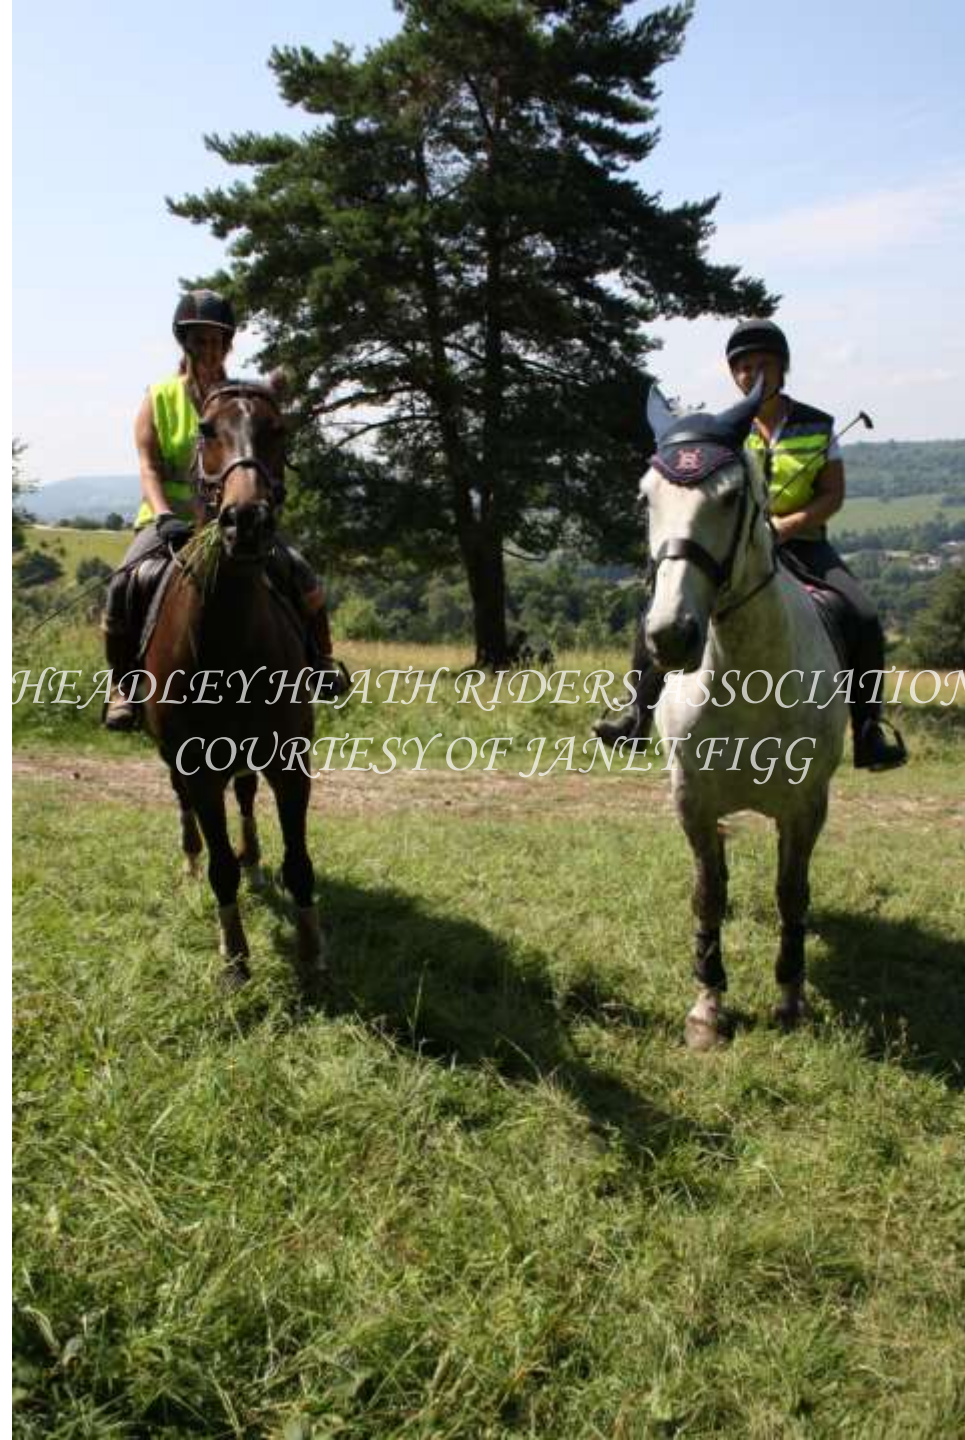

*HEADLEY HEATH RIDERS ASSOCIATION
COURTESY OF JANET FIGG*