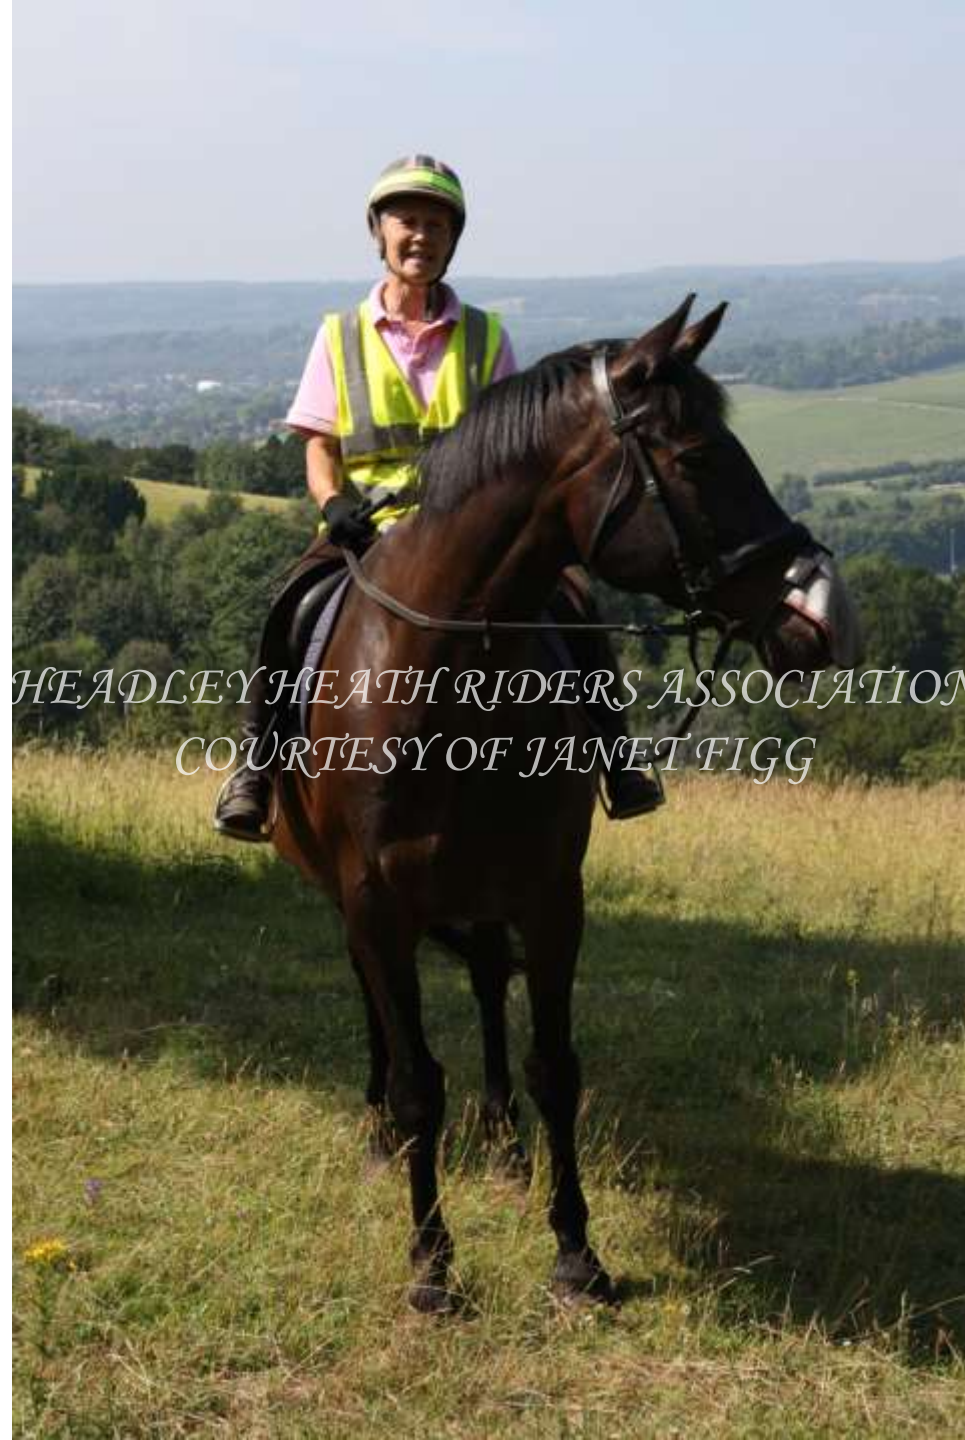

*HEADLEY HEATH RIDERS ASSOCIATION
COURTESY OF JANET FIGG*